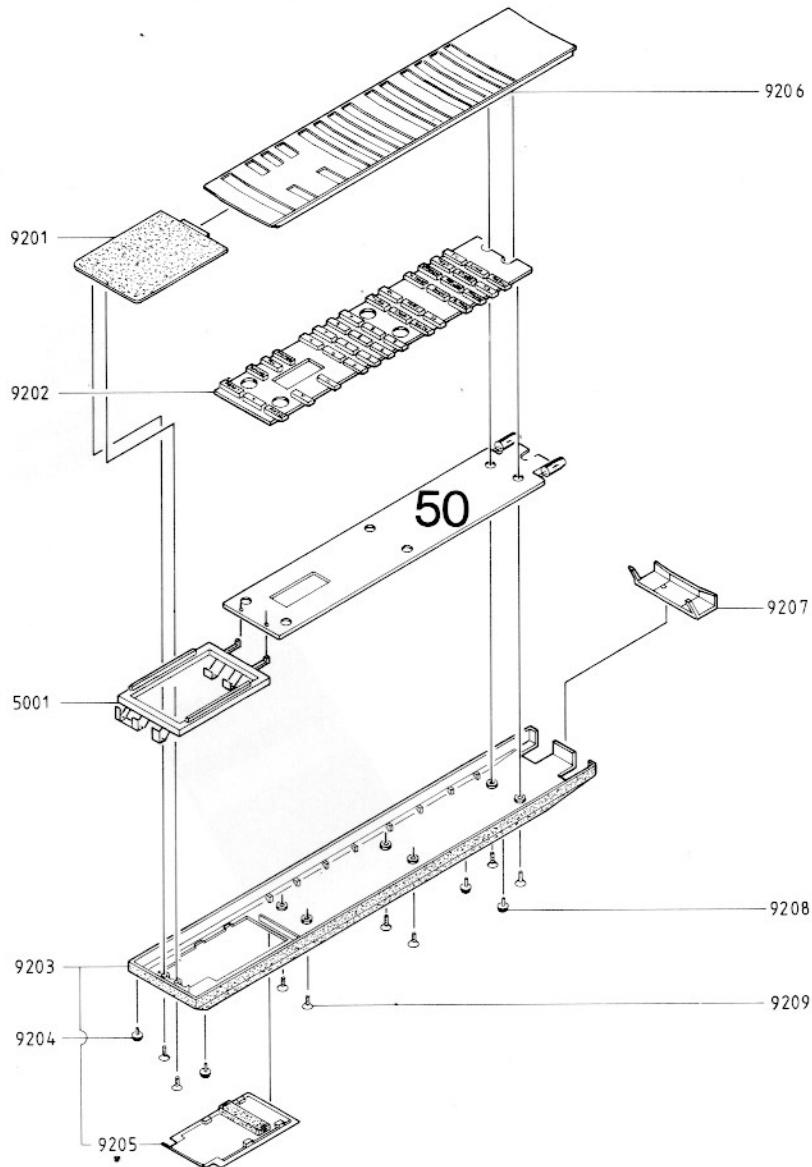

11-91

3538790

Indklæbes i Serviceanvisningen MASTER CONTROL LINK TM (3538711)

Paste into Service Manual MASTER CONTROL LINK TM (3538711)

In Serviceanleitung MASTER CONTROL LINK TM (3538711) einkleben

A coller le Manual d'entretien pour MASTER CONTROL LINK TM (3538711)

Expl. view

LIST OF MECHANICAL PARTS

50 Modul	8007730	PCB Remote Control
5001	3015152	Guide for battery
	7500253	Contact spring
9201	3164879	Battery cover
9202	2776259	Set of buttons
	2776289	Set of buttons, type 1502 (I)
9203	3131372	Bottom
9204	3103328	Plastic foot
9205	3164795	Battery cover
9206	3131368	Top
	3131353	Top, type 1502 (I)
9207	3375047	Lens
9208	3103328	Plastic foot
9209	2011057	Screw 2.2x5