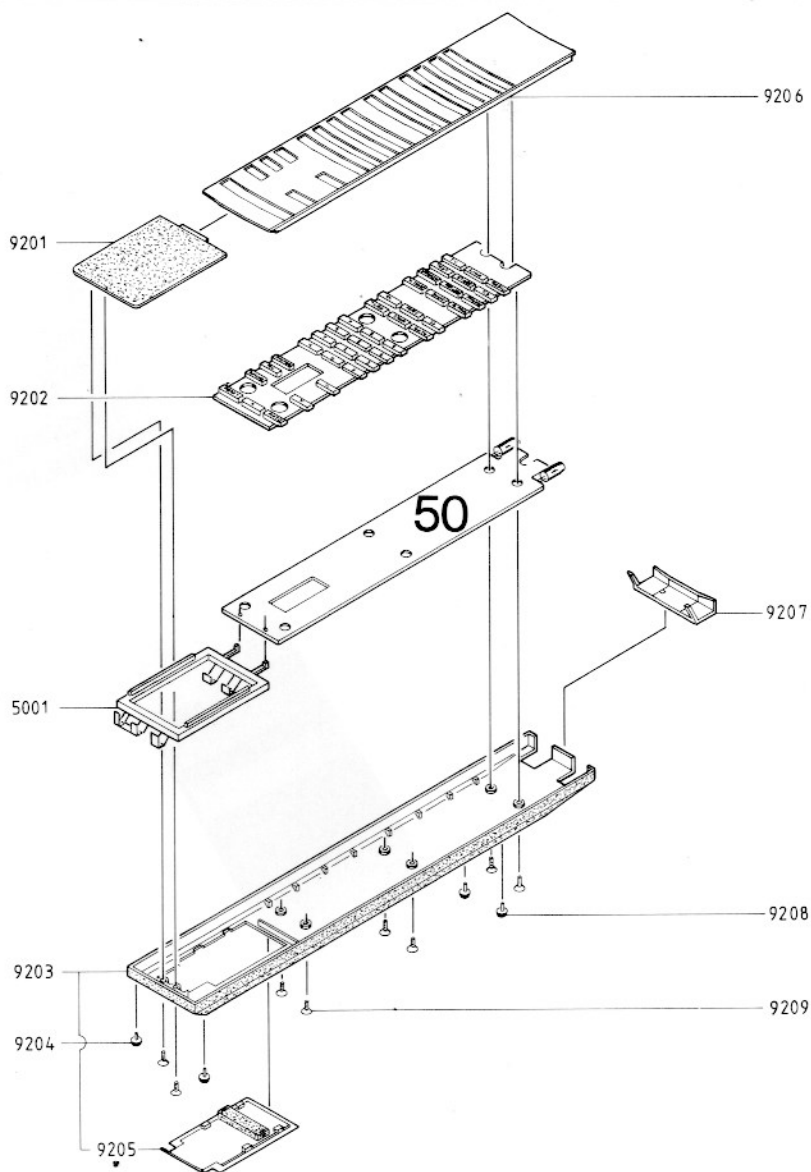

Indklæbes i Serviceanvisningen MASTER CONTROL LINK TM (3538711)
Paste into Service Manual MASTER CONTROL LINK TM (3538711)
In Serviceanleitung MASTER CONTROL LINK TM (3538711) einkleben
A coller le Manual d'entretien pour MASTER CONTROL LINK TM (3538711)

3538790

11-91

Expl. view

LIST OF MECHANICAL PARTS

50 Modul	8007730	PCB Remote Control
5001	3015152	Guide for battery
	7500253	Contact spring
9201	3164879	Battery cover
9202	2776259	Set of buttons
	2776289	Set of buttons, type 1502 (I)
9203	3131372	Bottom
9204	3103328	Plastic foot
9205	3164795	Battery cover
9206	3131368	Top
	3131353	Top, type 1502 (I)
9207	3375047	Lens
9208	3103328	Plastic foot
9209	2011057	Screw 2.2x5